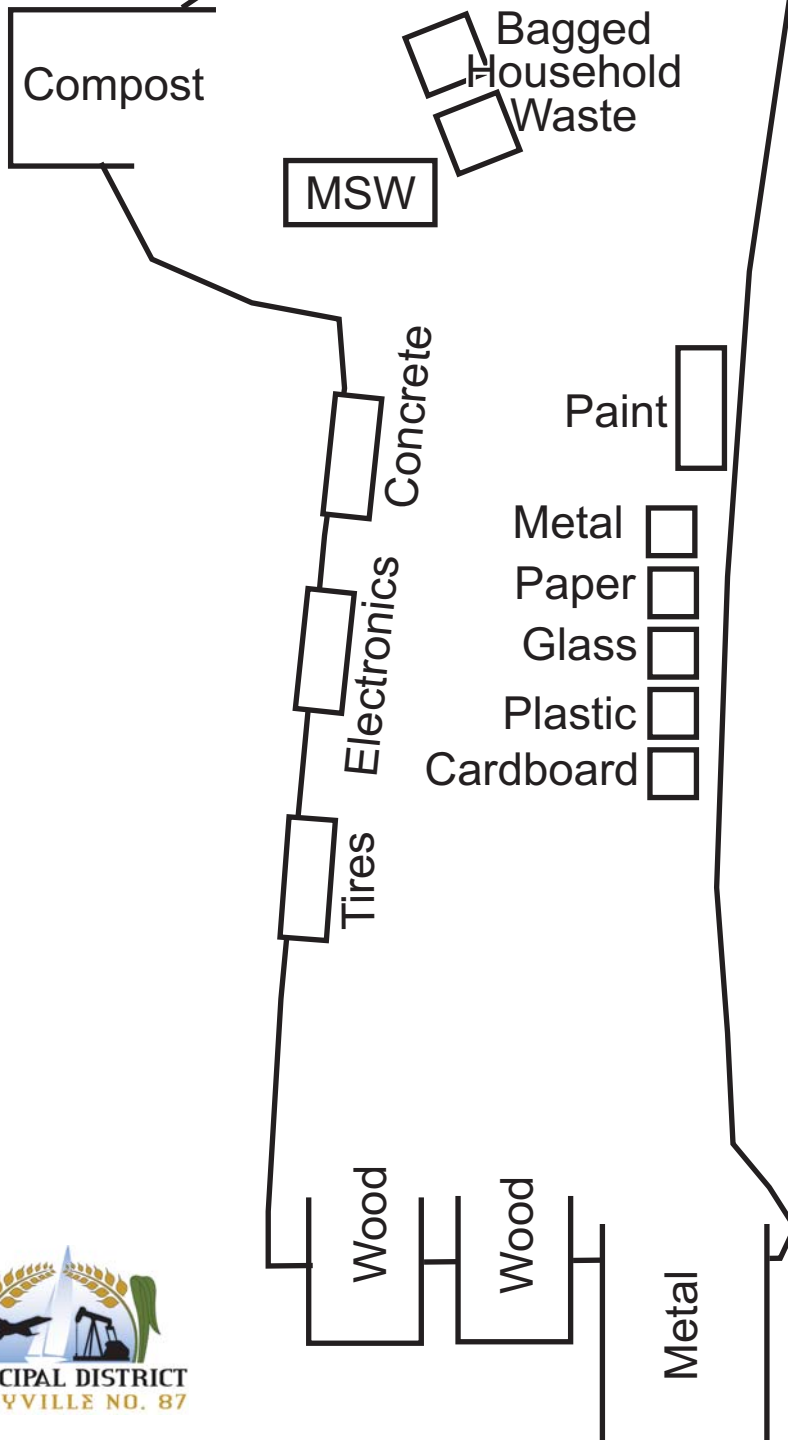

Muriel Lake Landfill

59215 RGE RD 453
SW-15-59-5-W4M

10:00 AM to 6:00 PM
Wednesday & Sunday
April 1 - October 31

Accepted at the Muriel Lake Landfill

Recycling:

Cardboard
Metal
Plastic
Electronics
Batteries
Tires
Propane Tanks
Agricultural plastics
Clean Bagged Twine

Compost
Glass
Paper
Tires
Concrete

Waste:

Wood
Shingles
Furniture
Bagged Household Waste
Municipal Solid Waste MWS (class 3)
Demolition Waste

Vinyl Siding
Drywall
Mattresses