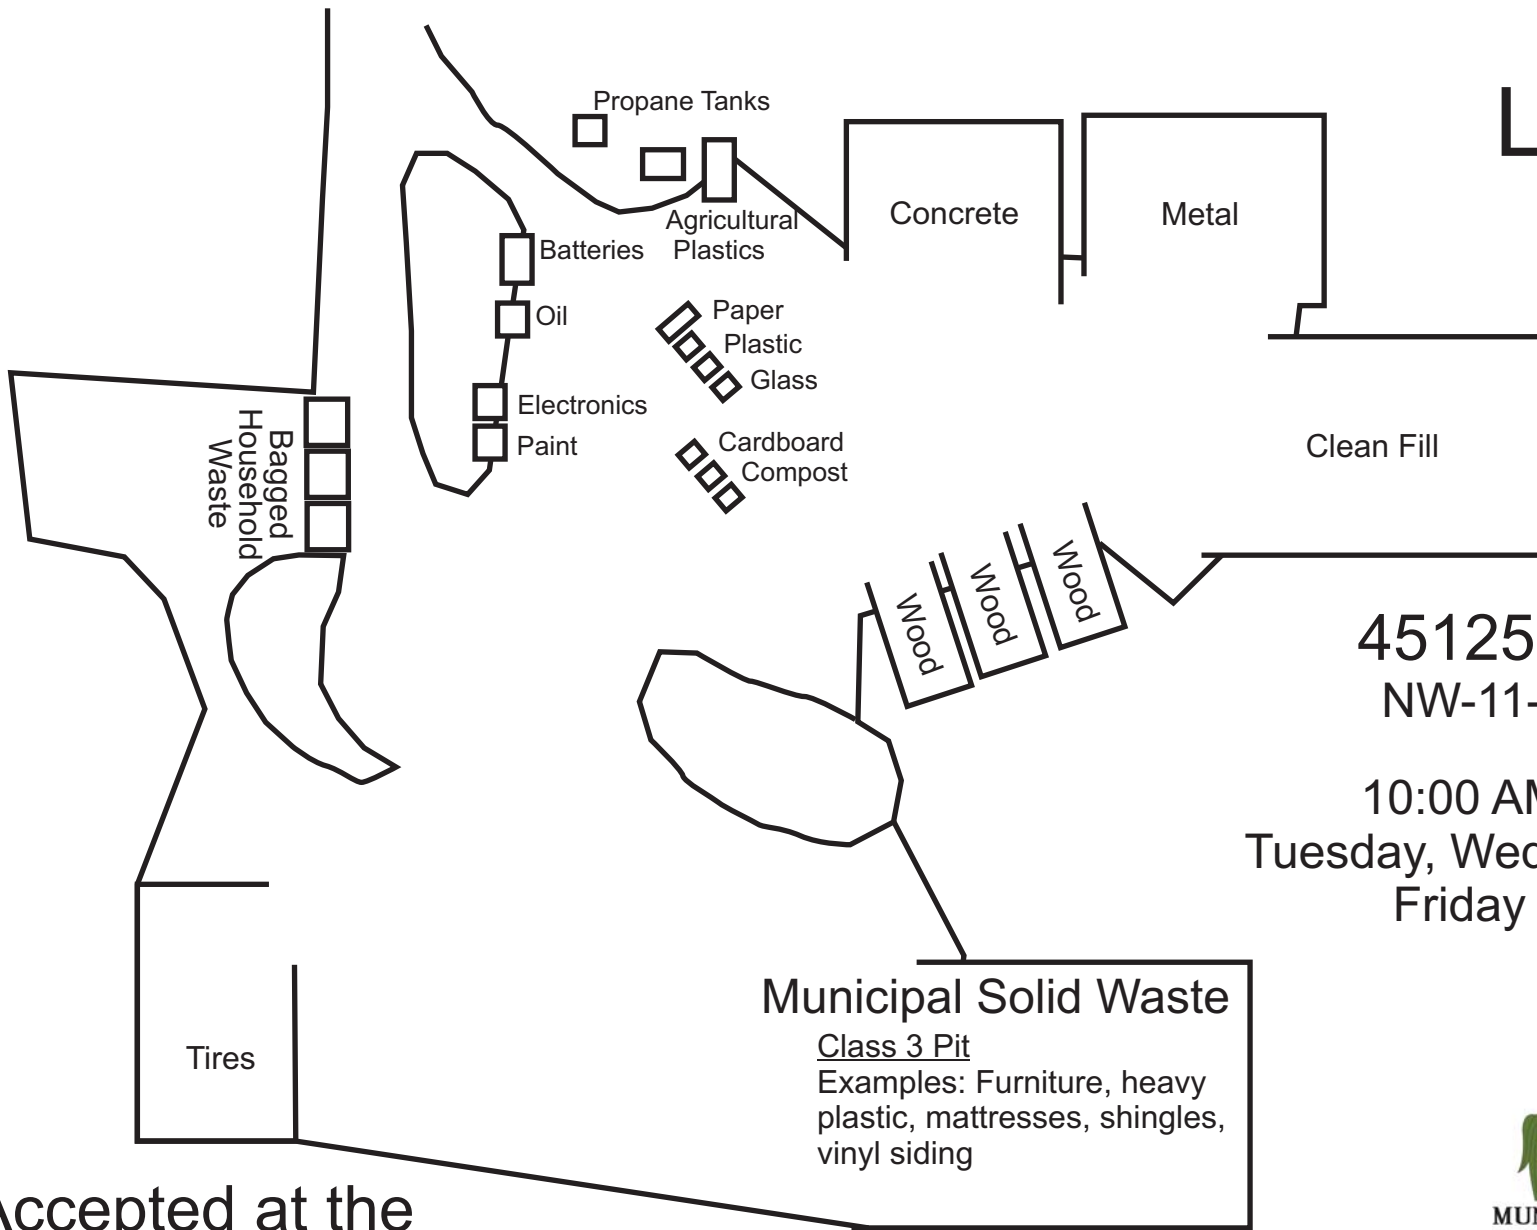

La Corey Landfill

45125 HWY 55
NW-11-63-5-W4M

10:00 AM to 6:00 PM
Tuesday, Wednesday, Thursday
Friday & Saturday

Accepted at the La Corey Landfill

Recycling:

Cardboard
Plastic
Batteries
Agricultural Plastics
Clean Clay Fill

Tires
Paper
Concrete