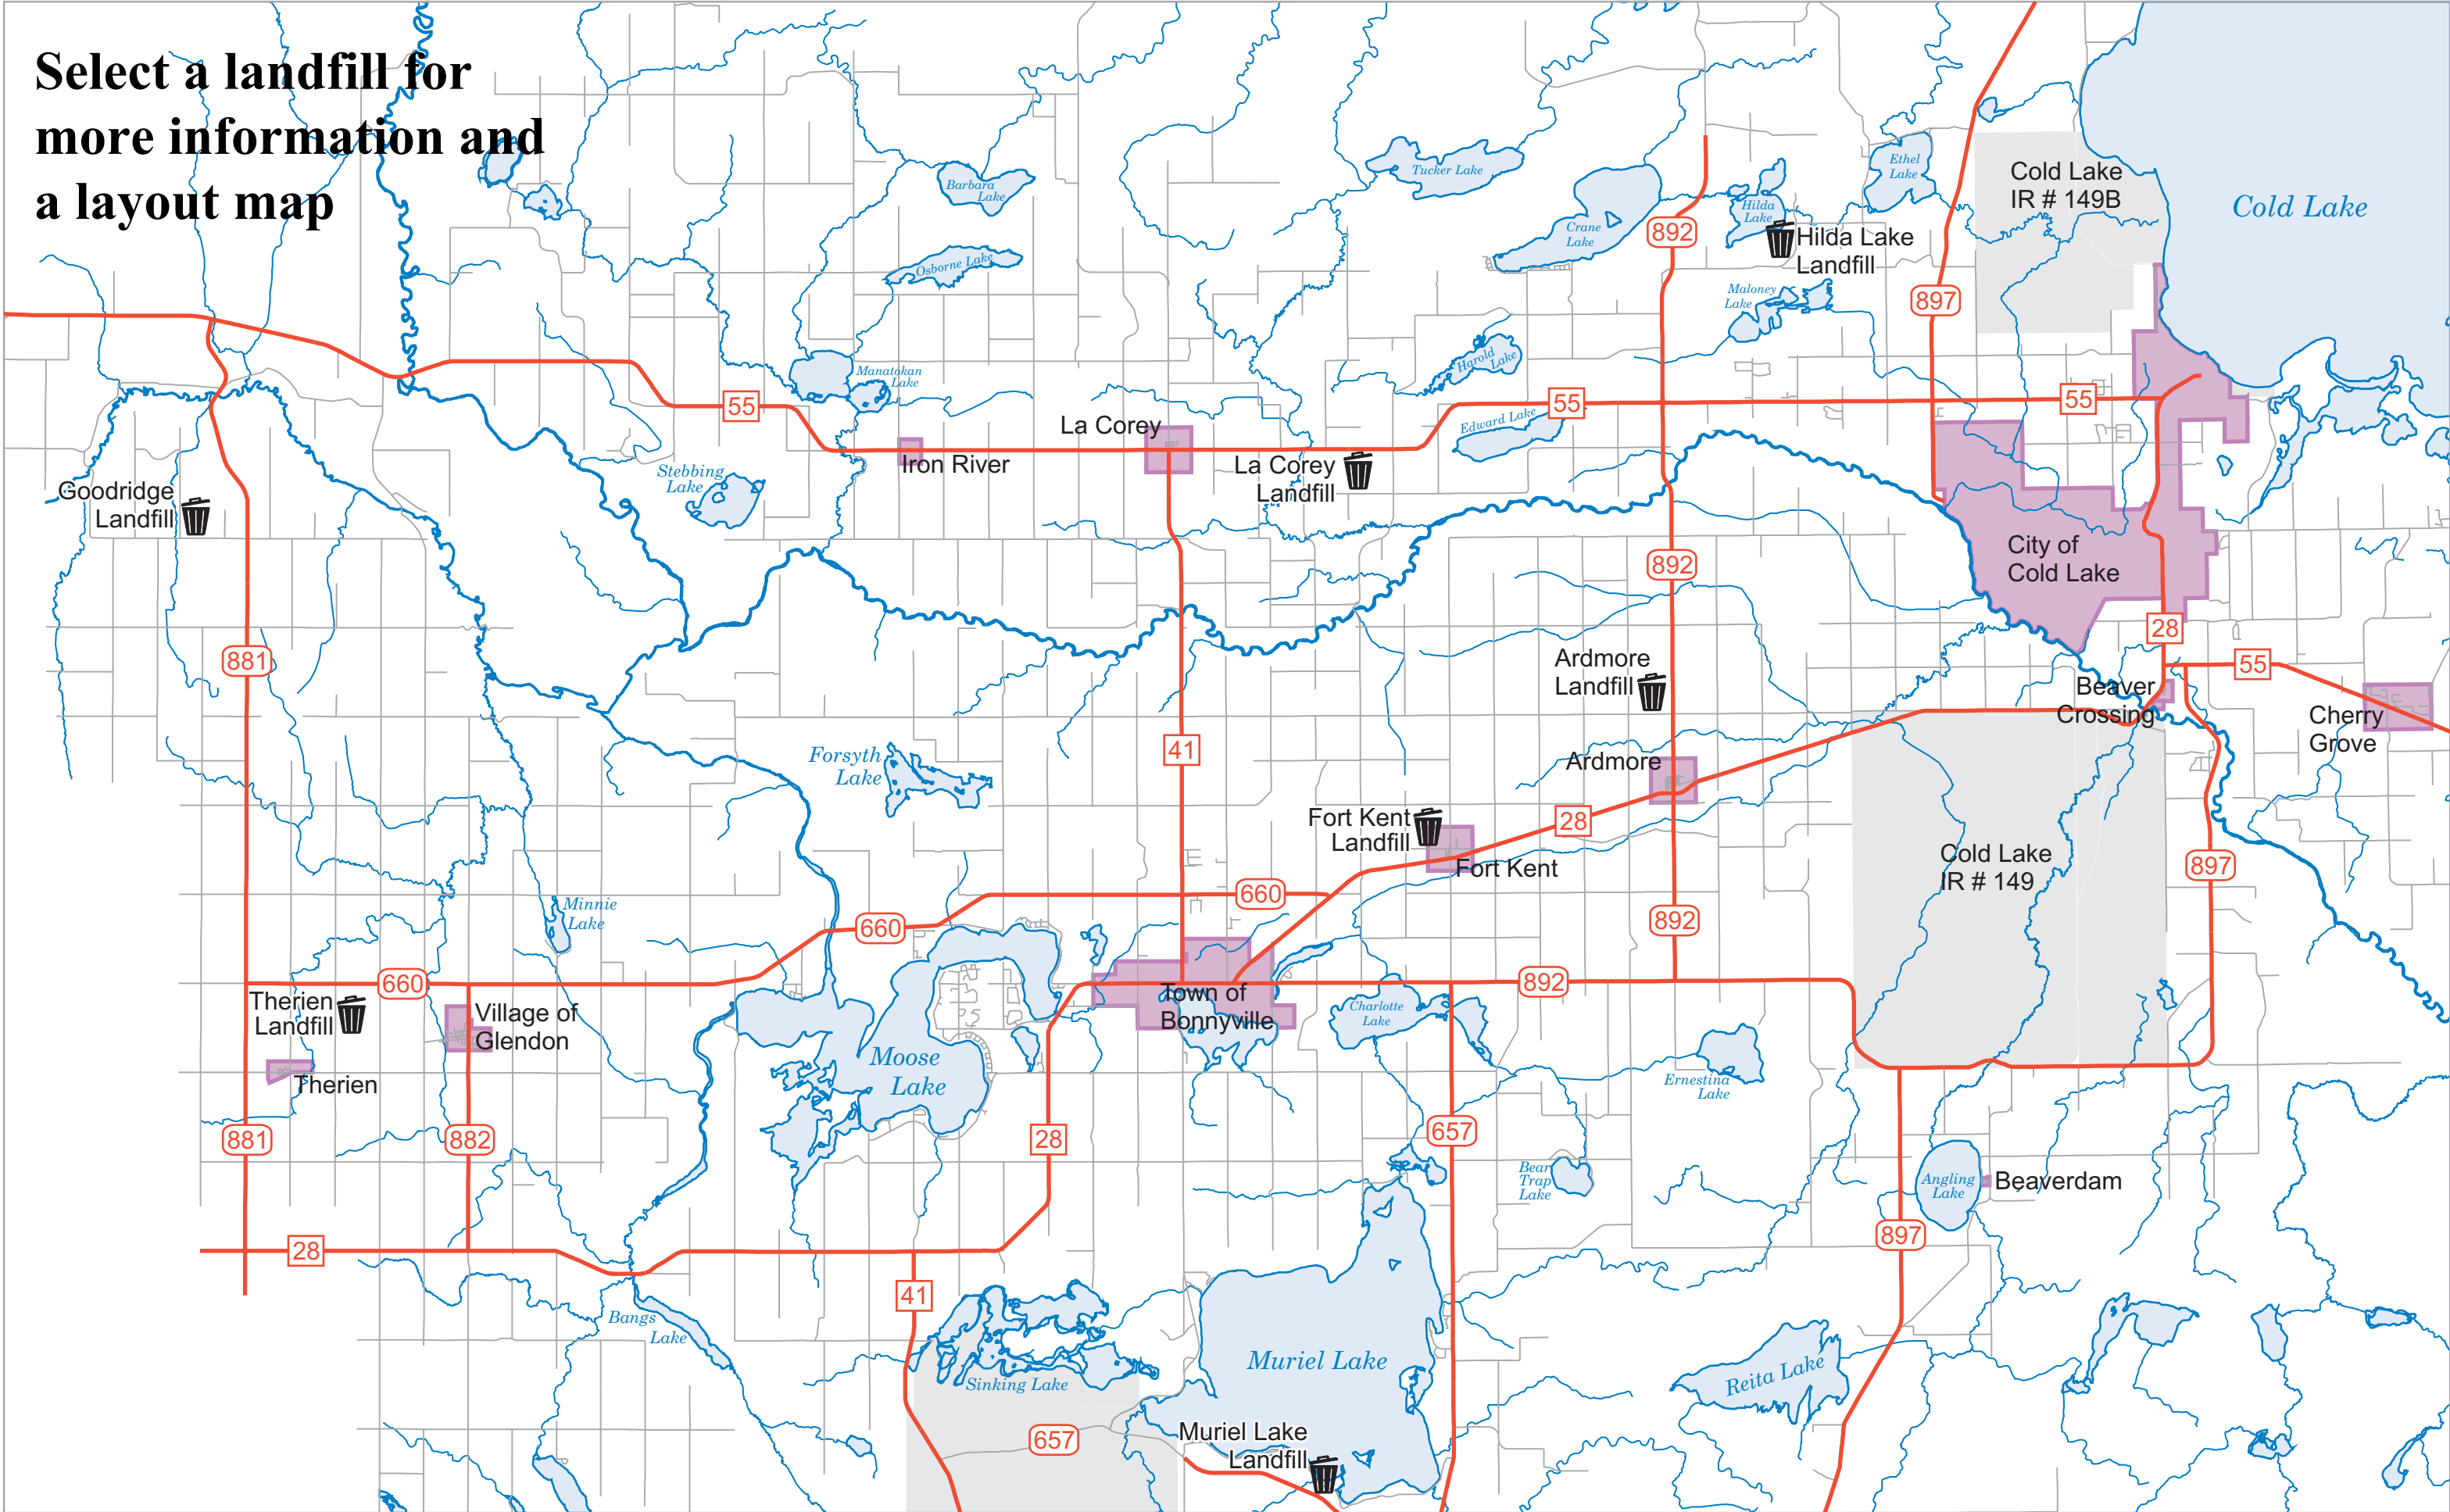

Select a landfill for
more information and
a layout map

Municipal Solid Waste

Class 3 Pit

Examples: Furniture, heavy plastic, mattresses, shingles, vinyl siding

Metal

Wood

Wood

Wood

Vinyl Siding
Drywall
Mattresses

La Corey Landfill

45125 HWY 55
NW-11-63-5-W4M

10:00 AM to 6:00 PM
Tuesday, Wednesday, Thursday
Friday & Saturday

Accepted at the La Corey Landfill

Recycling:

Cardboard
Plastic
Batteries
Agricultural Plastics
Clean Clay Fill

10:00 AM to 6:00 PM
Wednesday & Sunday
April 1 - October 31

Accepted at the Muriel Lake Landfill

Recycling:

Cardboard
Metal
Plastic
Electronics
Batteries
Tires
Propane Tanks
Agricultural plastics
Clean Bagged Twine