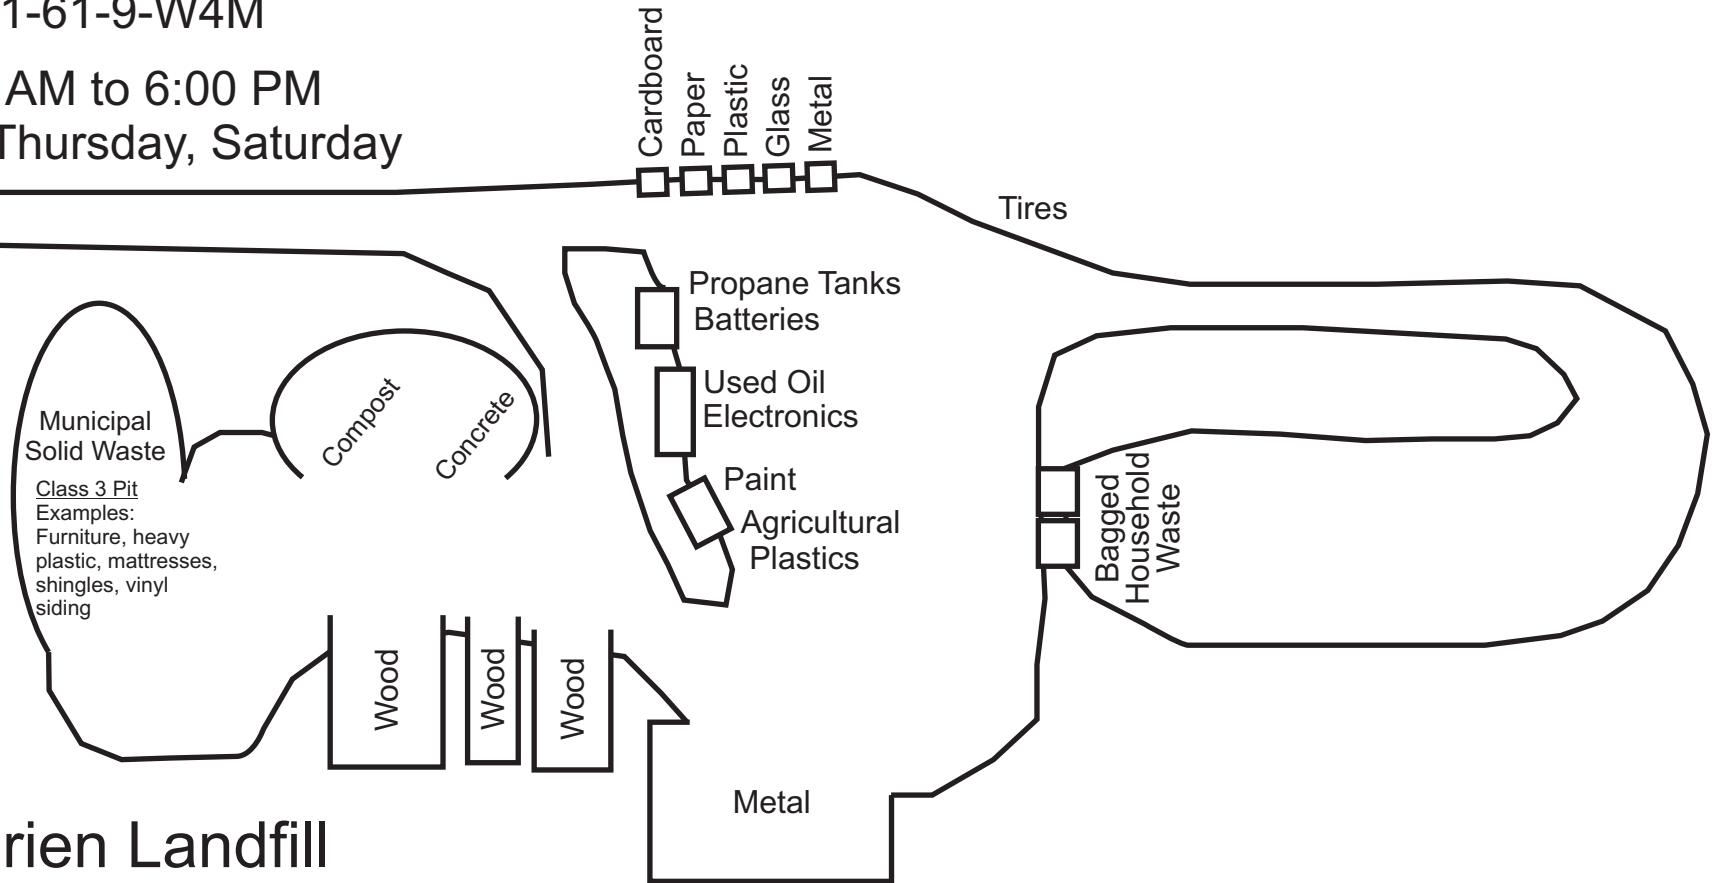

Waste:

Wood	Vinyl Siding
Shingles	Drywall
Furniture	Mattresses
Bagged Household Waste	
Municipal Solid Waste(class 3)	
Demolition Waste	

Therien Landfill

61030 RGE RD 491

NW-1-61-9-W4M

10:00 AM to 6:00 PM

Monday, Thursday, Saturday