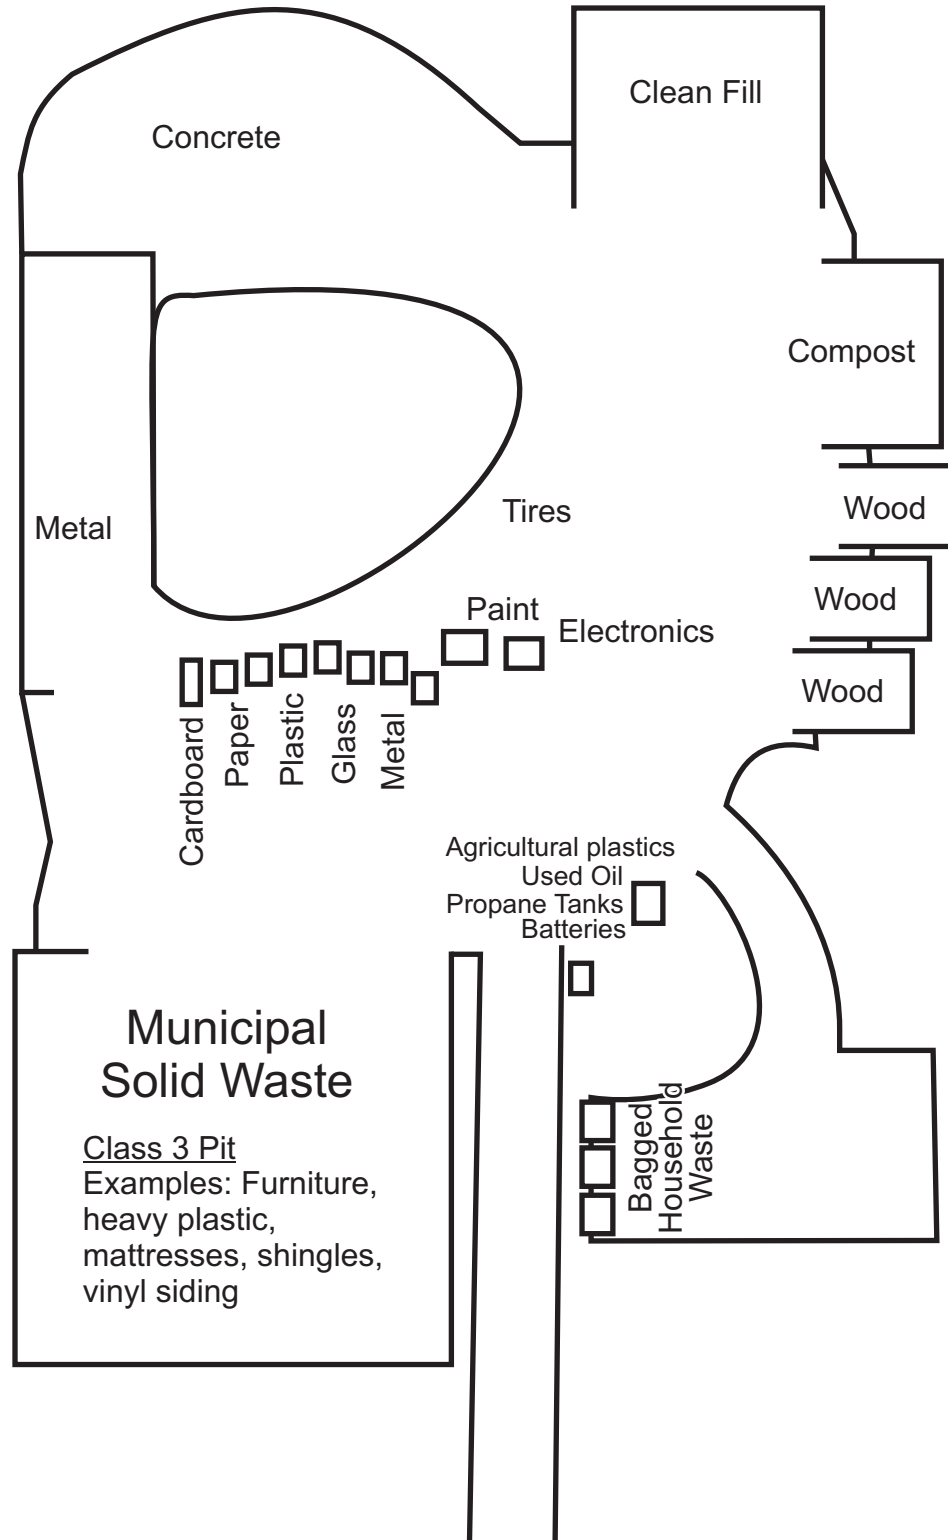

Ardmore Landfill

44108

TWP RD 622

SE-14-62-4-W4M

10:00 AM to

6:00 PM

Wednesday, Friday

Saturday, Sunday

Accepted at the Ardmore Landfill

Recycling:

- Cardboard
- Metal
- Plastic
- Electronics
- Batteries
- Propane Tanks
- Compost
- Used Oil
- Agricultural Plastics
- Clean Bagged Twine
- Tires
- Glass
- Paper
- Tires
- Concrete
- Paint
- Clean Clay Fill

Waste:

- Wood
- Shingles
- Furniture
- Bagged Household Waste
- Municipal Solid Waste(class 3)
- Demolition Waste
- Vinyl Siding
- Drywall
- Mattresses