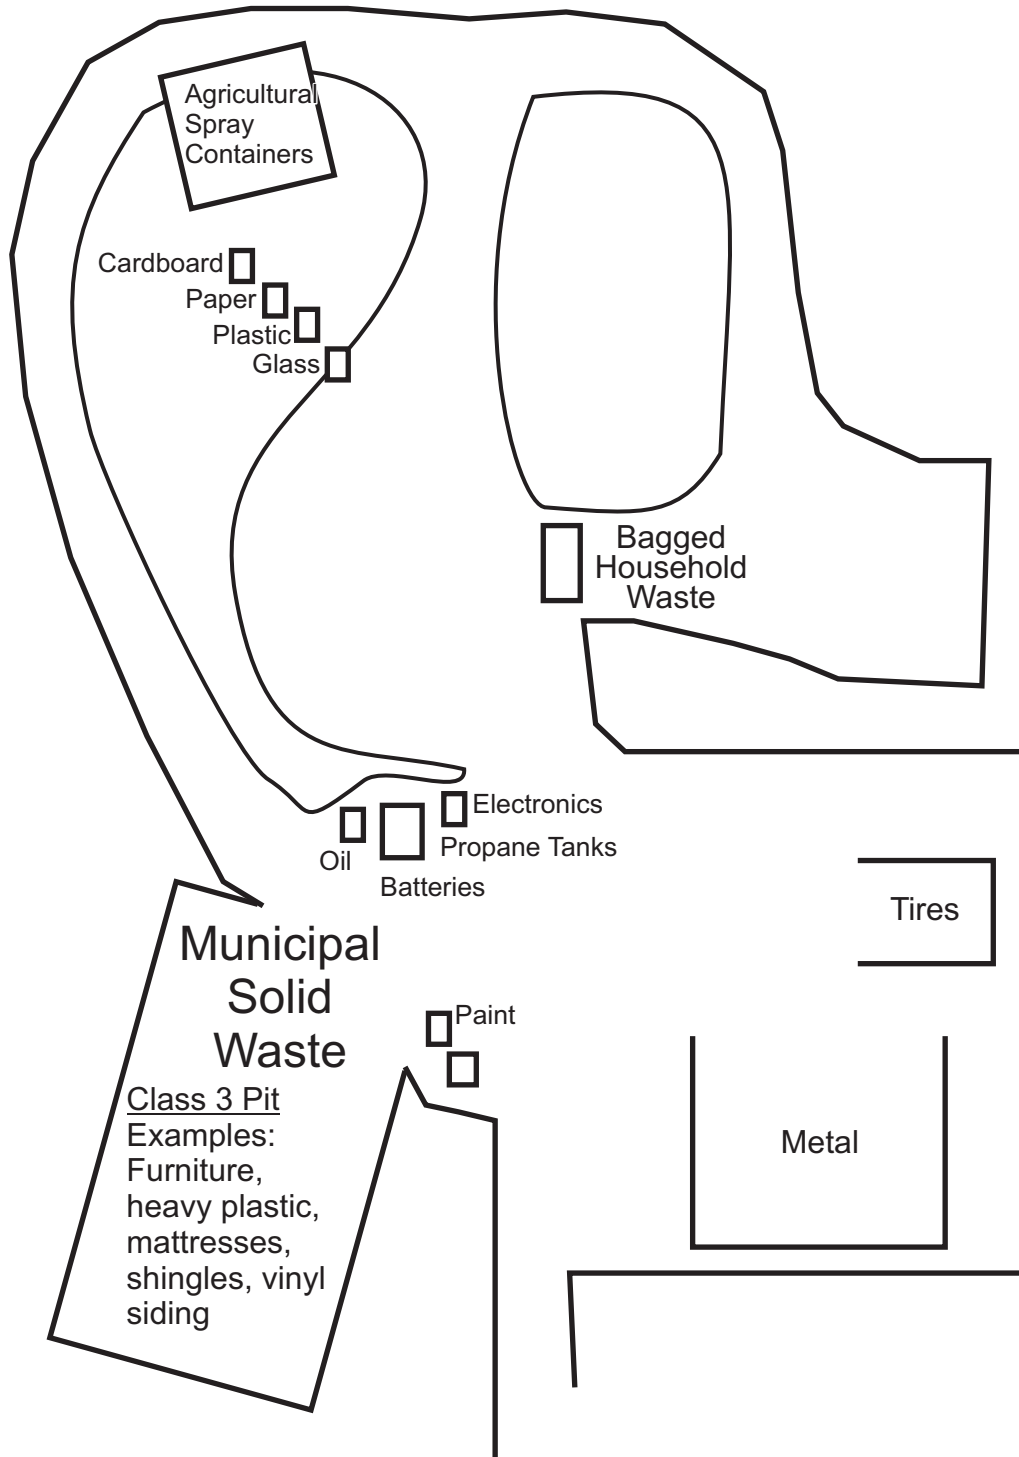

Goodridge Landfill

49320 TWP RD 630
SW-4-63-9-W4M

10:00 AM to 6:00 PM
Friday, Sunday

Accepted at the Goodridge Landfill

Recycling:

Cardboard	Tires
Metal	Glass
Plastic	Paper
Electronics	Tires
Batteries	Paint
Propane Tanks	
Agricultural Plastics	
Clean Bagged Twine	
Used Oil	

Waste:

Wood	Vinyl Siding
Shingles	Drywall
Furniture	Mattresses
Bagged Household Waste	
Municipal Solid Waste(class 3)	
Demolition Waste