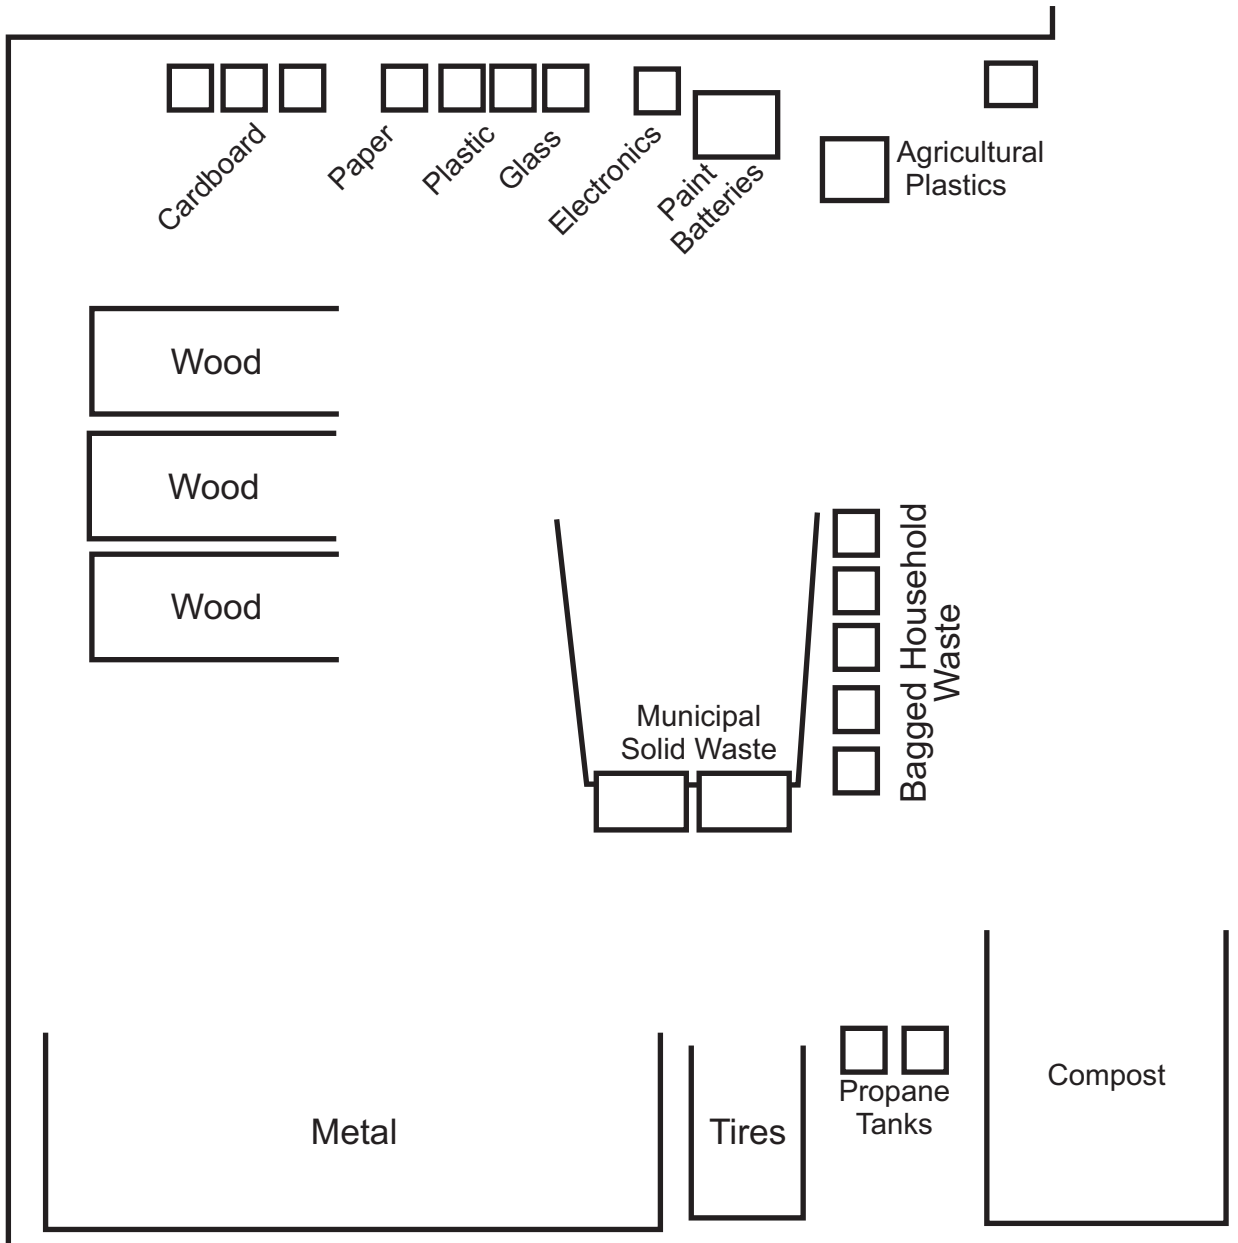

Fort Kent Landfill

61516 RGE RD 450
SE-36-61-5-W4M

10:00 AM to 6:00 PM
Tuesday, Thursday & Saturday

Accepted at the Fort Kent Landfill

Recycling:

Cardboard
Metal
Plastic
Electronics
Batteries
Propane Tanks
Agricultural Plastics
Clean Bagged Twine

Tires
Glass
Paper
Tires
Paint

Waste:

Wood
Shingles
Furniture
Bagged Household Waste
Municipal Solid Waste(class 3)
Demolition Waste

Vinyl Siding
Drywall
Mattresses