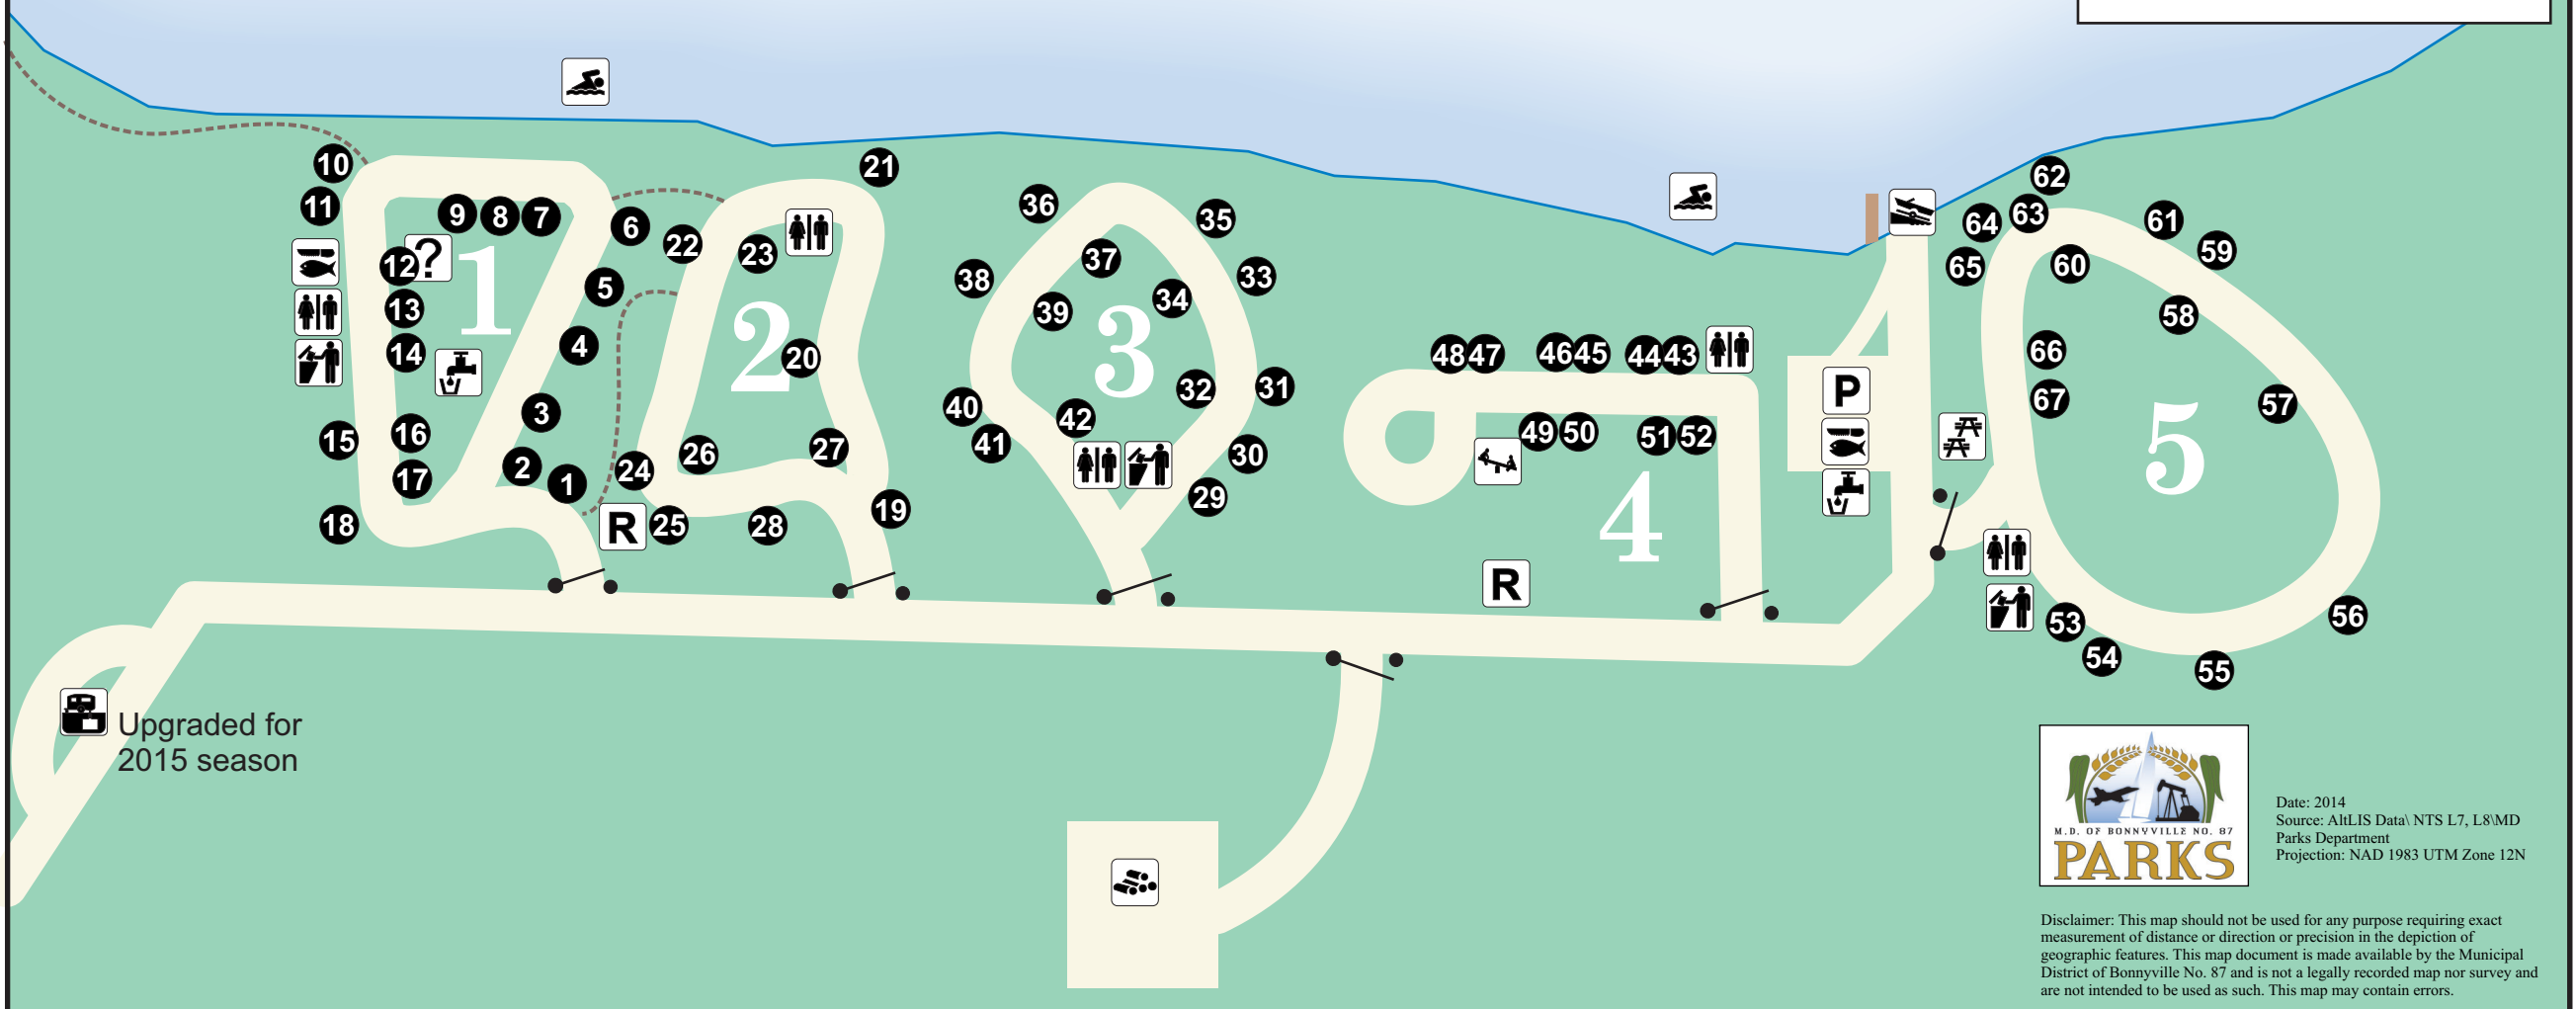

# Wolf Lake M.D. Park

65014 RGE RD 475

## Wolf Lake

	Boat Lanch		Playground
	Day Use		Self Registration
	Fire Wood		Trailer Dump
	Fish Cleaning Station		Unsupervised Swimming
	Garbage		Washrooms
	Park Hosts		Water
	Parking		Gate
			Trail

Upgraded for 2015 season

Date: 2014  
 Source: AltLIS Data\NTS L7, L8\MD  
 Parks Department  
 Projection: NAD 1983 UTM Zone 12N

Disclaimer: This map should not be used for any purpose requiring exact measurement of distance or direction or precision in the depiction of geographic features. This map document is made available by the Municipal District of Bonnyville No. 87 and is not a legally recorded map nor survey and are not intended to be used as such. This map may contain errors.